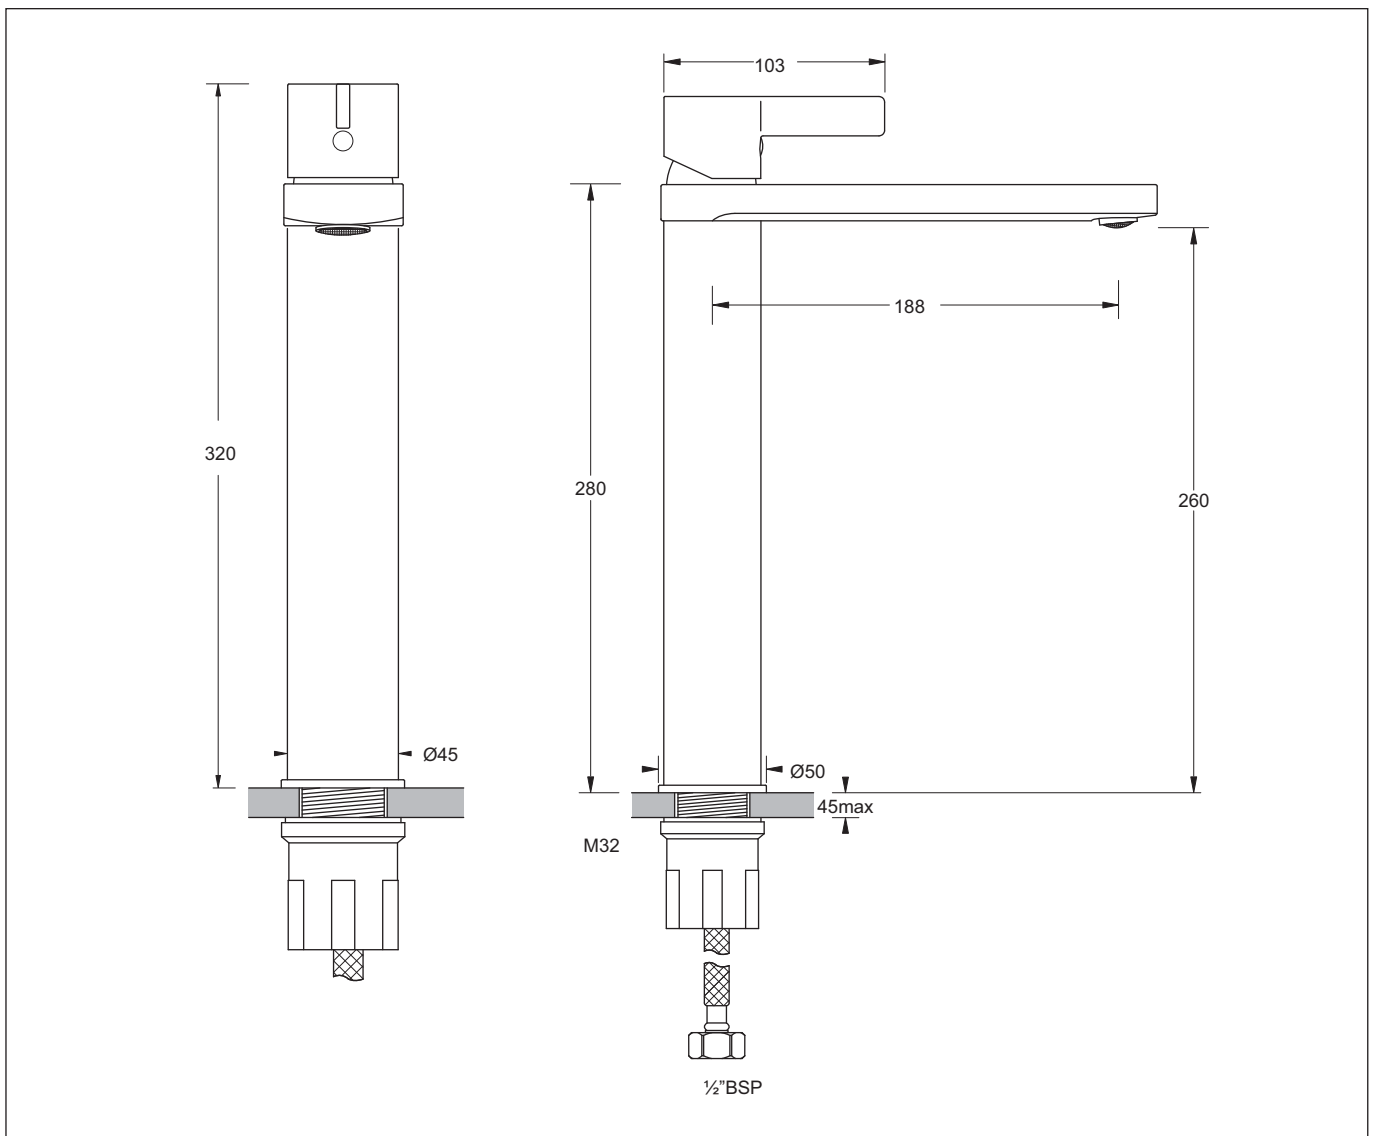

SINGLE LEVER MIXER TAP

G E M I N I

- Attractively styled basin mixer with a fixed spout
- Extra height suitable for bench mounting with vessel type basins
- Single lever activation with a vertical lever design style
- Rectangular spout pattern with aerator
- Quality 35mm diameter ceramic disc provides accurate flow and mixing temperature control
- Simple water supply connection via two fitted flexihoses
- Easy-to-use backnut arrangement for simple fitting

Provided

Item	Description	Code
Tapware	Madeira Tall Basin Mixer	MTM223
Installation	Instruction sheet	✓

All dimensions are in millimetres and are subject to normal manufacturing variation.
As product development is ongoing Gemini reserves the right to vary specifications without notice